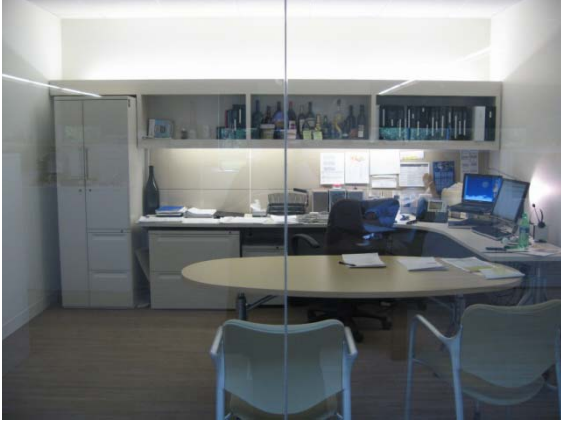

Treasury Wine Estates

Treasury Wine Estates
(Formerly Fosters Wine Estates)
Napa, CA

Industry Wine
Architect Gensler
Project Completed 2006

Project Goal

A corporate campus including five buildings to house the executive, financial, and administrative offices as well as marketing, training, IT and the bottling plant. Access to natural light for all employees and maximized space utilization was achieved through strategic design.

Project Scope

Design & Project Management of 325 workstations, 40 private offices, board room, meeting, and training rooms, and reception areas.

Products

Herman Miller Action Office workstations, Ethospace private offices, Avive tables, Aeron & Mirra task chairs, Aside guest chairs, Tu & Meridian filing & storage, Eames Aluminum Group & Molded Plywood chairs; Bretford tables; Bernhardt Adelphi lounge chairs.